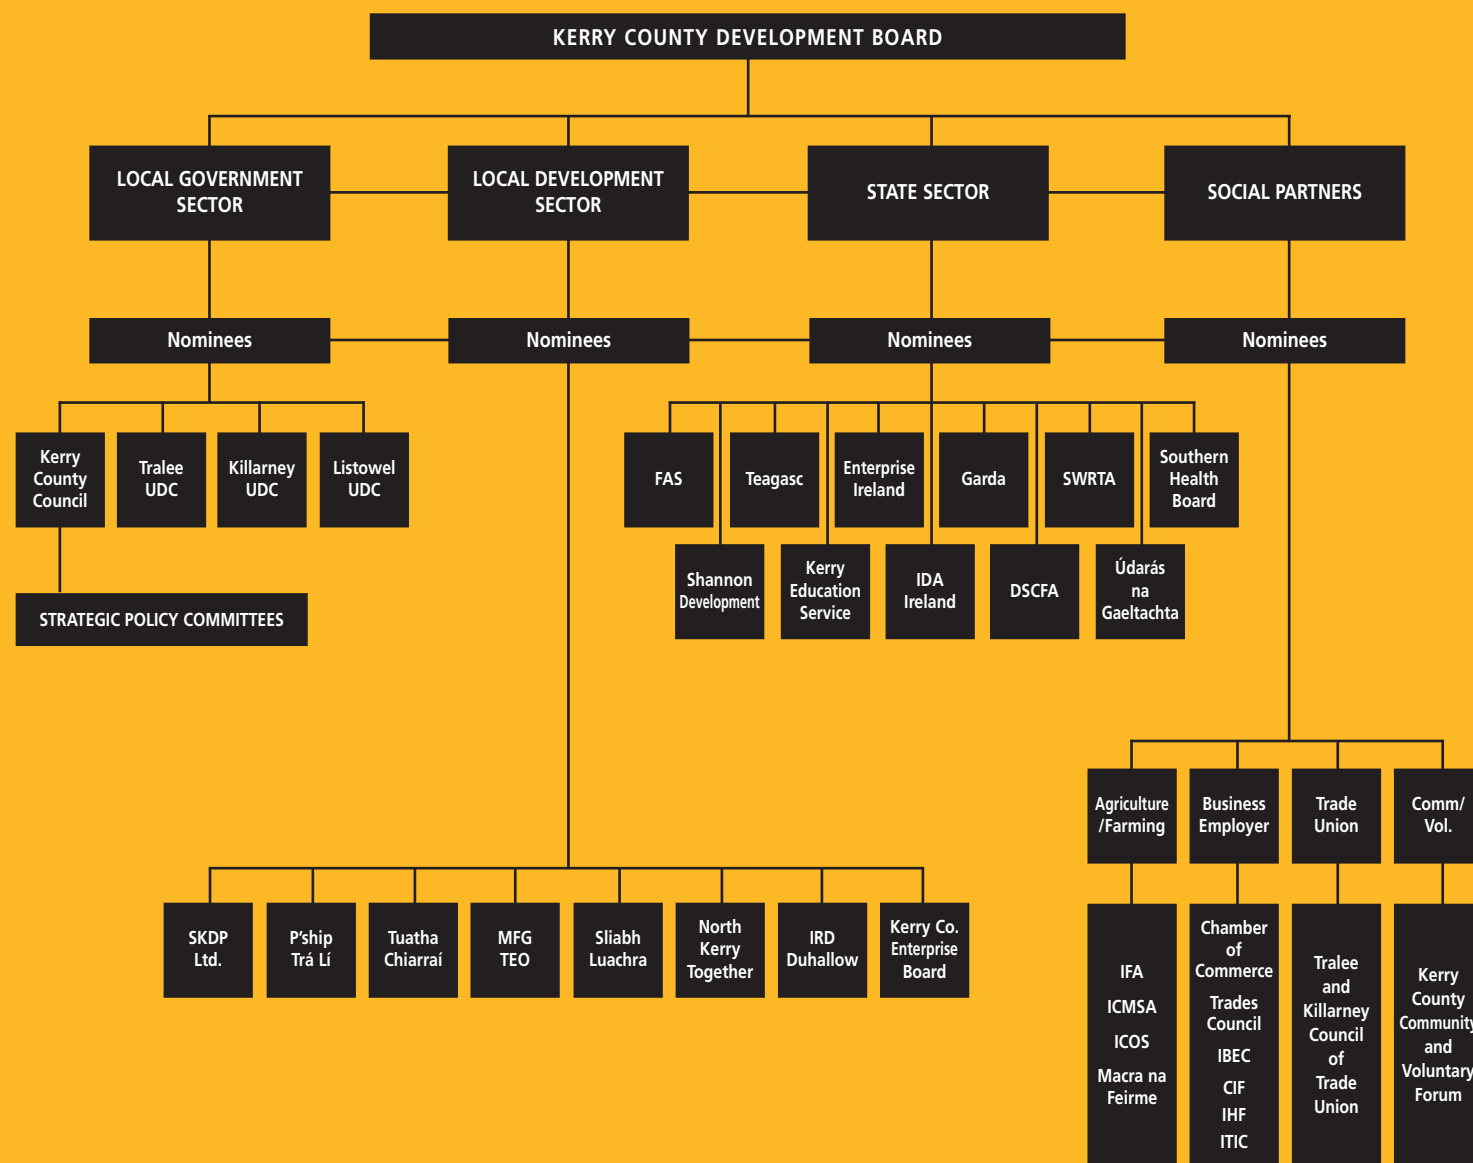

Sponsored by County Kerry Community and Voluntary Forum and Kerry County Council

KERRY COUNTY
DEVELOPMENT BOARD
BORD FORBARTHA CHONTAE CHIARRAÍ

2002 - 2004 2005 - 2008 2009 - 2011

THIS IS *your* OPPORTUNITY TO INFLUENCE CHANGE

CONSULTATIVE CHANNELS AND MECHANISMS

Abbreviations

- SKDP South Kerry Development Partnership
- MFG Méitheal Forbartha na Gaeltachta
- SWRTA South West Regional Tourism Authority
- DSCFA Department of Social Community and Family Affairs
- IFA Irish Farmers Association
- ICMSA Irish Creamery Milk Suppliers Association
- ICOS Irish Co-operative Organisation Society
- IBEC Irish Business and Employers Confederation
- CIF Construction Industry Federation
- IHF Irish Hotels Federation
- ITIC Irish Tourist Industry Confederation